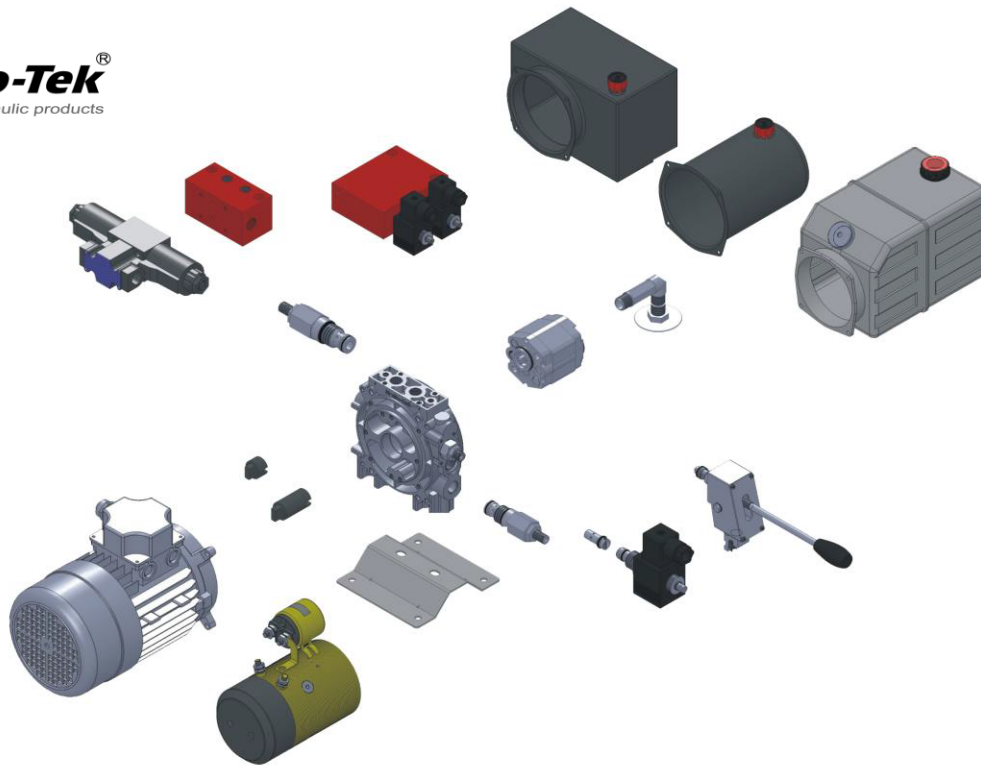

F E A T U R E S

Hydro-Tek power packs are compact cost effective solutions that provide a hydraulic source of power using AC and DC electric motors. The power packs are complete system solutions that include the hydraulic pump, valves, reservoir, electric motor and controls.

- Center Blocks available with a wide variety of circuit types
- Center Blocks accept bolt on valves for added flexibility
- All cartridge valve construction with SAE straight thread ports
- Adjustable relief valves
- 13 pump sizes from .067 to .59 CID (1.1 to 9.8 CC) per/rev
- Motor power rating up to 5.25 HP (4KW)
- DC motors in 12 and 24 VDC
- AC motors available in Single and Three Phase
- Horizontal and Vertical Mounting
- Round, Square, Poly and Steel Reservoirs
- Reservoir sizes: 1/4 to 13 Gallon (1 to 50 Liters)
- Manual, Solenoid and Remote Pendant controls available
- Many custom configuration options available

Common Pre-Built Power Packs are in stock for immediate delivery.

Custom power packs can be built if needed for unique system requirements.

Modular construction based on a flexible Center Block design helps create a unit that fits your application perfectly!

Select a motor, pump, tank, valve and control type that meet your needs.

Hydro-Tek units accept both screw in and/or bolt on valves for a variety of in stock combinations.

Custom bolt on valve assemblies can be designed by our engineers to provide your complete all in one compact system solution.