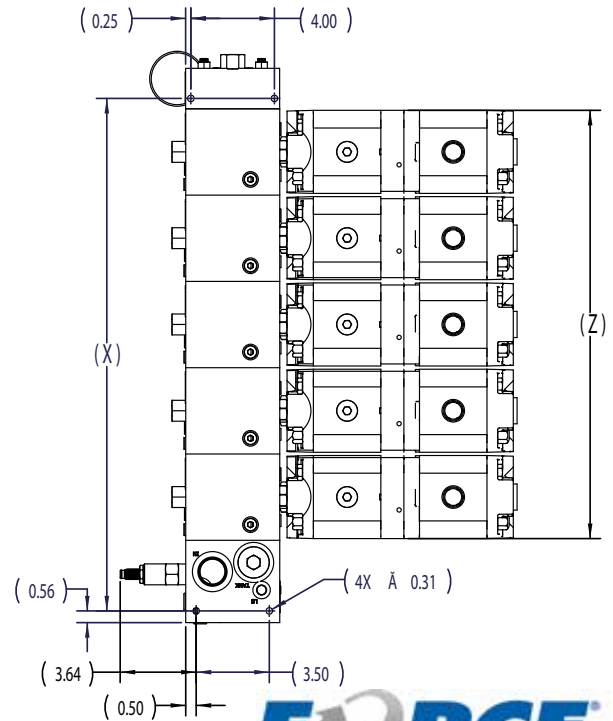

F E A T U R E S

The Add-A-Lube valve system allows you to quickly configure your Lube Trucks with a compact, high performance lubrication delivery system. Able to accommodate both load sense and open center circuits this solution also provides individual section electric on/off, flow control and pressure limiting capability to tailor to each lubricant circuit's needs.

- **Inlet Flows Up to 30 GPM**
- **Inlet Operating Pressures to 3500 PSI**
- **Manifold Mounted Valve Sections and Pump/Motor Units**
 - Unsurpassed serviceability of both valve sections and pump/motor units
 - Eliminates need to install and plumb separate control valve saving installation time and components
- **Modular Sub-Base Design with Many Valve Options**
 - Provides unlimited configuration with optional pressure limiting, flow control, proportional solenoids and optional manual overrides
 - Standard compensated sections ensures flow is shared between the circuits evenly
- **Compact Space Saving Design Accommodating up to five Product Pumps**
 - Minimizes the installation space required and reduces overall weight of assembly
- **Parker PGP511 Product Pump/Motor Combinations**
 - High performance and high quality with dual shaft seals to prevent contamination between hydraulic system and product fluid
 - Multiple pump and motor sizes available including varying pump/motor size ratios for increased product pump delivery flows
- **Optional 2-Way Valves Sections**
 - Add additional valves sections to control remote auxiliary functions or additional product pumps
- **Gear Pump or Load-Sensing Versions Available**
 - Power Beyond optional with Gear Pump version
- **Level Ports All Exit on the Bottom Side**

Installation Information

DIMENSIONS (in)	X	Y	Z
1-SECTION	8.01	10.88	4.00
2-SECTION	12.14	15.01	8.13
3-SECTION	16.27	19.14	12.26
4-SECTION	20.40	23.27	16.39
5-SECTION	24.53	27.40	20.52

1-888-99-FORCE

501 East Cliff Road Burnsville, Minnesota 55337 www.forceamerica.com