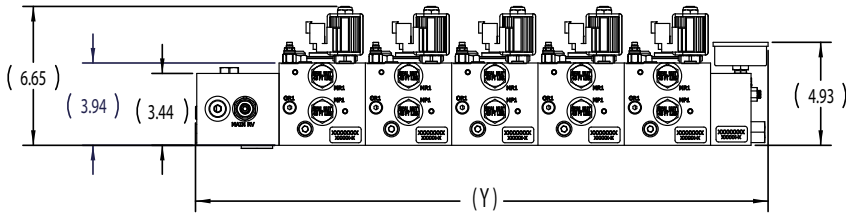

- **Inlet Flows Up to 30 GPM**
- **Inlet Operating Pressures to 3500 PSI**
- **Manifold Mounted Valve Sections and Pump/Motor Units**
 - Unsurpassed serviceability of both valve sections and pump/motor units
 - Eliminates need to install and plumb separate control valve saving installation time and components
- **Modular Sub-Base Design with Many Valve Options**
 - Provides unlimited configuration with optional pressure limiting, flow control, proportional solenoids and optional manual overrides
 - Standard compensated sections ensures flow is shared between the circuits evenly
- **Compact Space Saving Design Accommodating up to five Product Pumps**
 - Minimizes the installation space required and reduces overall weight of assembly
- **Parker PGP511 Product Pump/Motor Combinations**
 - High performance and high quality with dual shaft seals to prevent contamination between hydraulic system and product fluid
 - Multiple pump and motor sizes available including varying pump/motor size ratios for increased product pump delivery flows
- **Optional 2-Way Valves Sections**
 - Add additional valves sections to control remote auxiliary functions or additional product pumps
- **Gear Pump or Load-Sensing Versions Available**
 - Power Beyond optional with Gear Pump version
- **Level Ports All Exit on the Bottom Side**

Installation Information

DIMENSIONS (in)	X	Y	Z
1-SECTION	8.01	10.88	4.00
2-SECTION	12.14	15.01	8.13
3-SECTION	16.27	19.14	12.26
4-SECTION	20.40	23.27	16.39
5-SECTION	24.53	27.40	20.52

1-888-99-FORCE

501 East Cliff Road Burnsville, Minnesota 55337 www.forceamerica.com