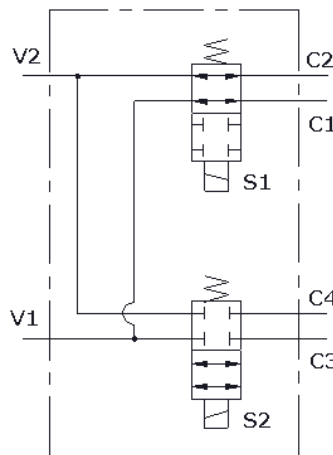

**Specifications**

<b>Block Material</b>	Aluminum
<b>Max Pressure</b>	3000 PSI
<b>Voltage</b>	12VDC
<b>Connection Type</b>	Dual Lead Wires
<b>Control Type</b>	On/Off
<b>Rated Flow</b>	6 GPM (12 MAX)
<b>Port Type</b>	SAE 08
<b>Mount Style</b>	Threaded Holes
<b>Mount Style</b>	Thru-Holes

**2 Bank Electric Selector Valve**

9014A001

SCHEMATIC  
9014A001

SCHEMATIC  
9014A003

CONNECTS TO  
TRACTOR VALVE  
REMOTE OUTLETS

FORCE America Valve Division • [valvesales@forceamerica.com](mailto:valvesales@forceamerica.com) • 1-844-825-8399