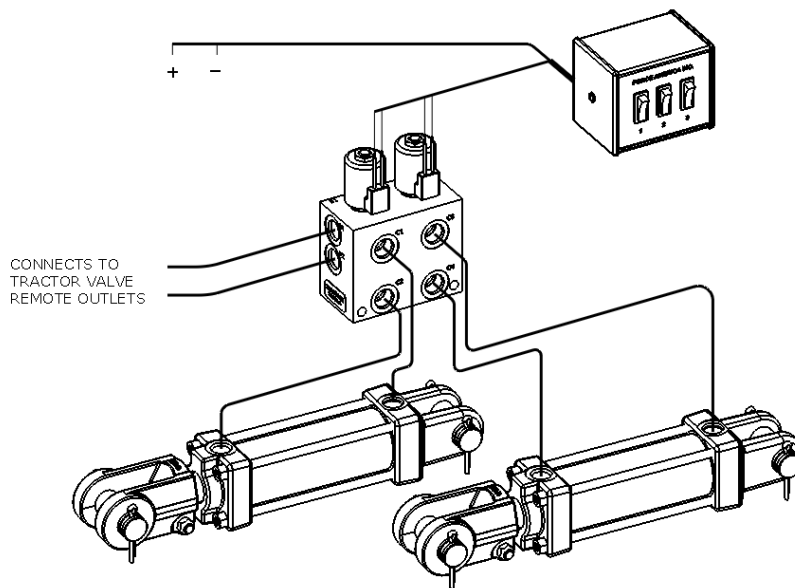

**2 Bank Electric Selector Valve**

9014A001

**PRODUCT DESCRIPTION**

This valve allows you to operate two functions from a single set of hydraulic outlets. The valve selects function and allows main directional valve to control actuator.

**Specifications**

<b>Block Material</b>	Aluminum
<b>Max Pressure</b>	3000 PSI
<b>Voltage</b>	12VDC
<b>Connection Type</b>	Dual Lead Wires
<b>Control Type</b>	On/Off
<b>Rated Flow</b>	6 GPM (12 MAX)
<b>Port Type</b>	SAE 08
<b>Mount Style</b>	Threaded Holes
<b>Mount Style</b>	Thru-Holes

**2 Bank Electric Selector Valve**

9014A001

SCHEMATIC  
9014A001

SCHEMATIC  
9014A003

CONNECTS TO  
TRACTOR VALVE  
REMOTE OUTLETS

FORCE America Valve Division • [valvesales@forceamerica.com](mailto:valvesales@forceamerica.com) • 1-844-825-8399