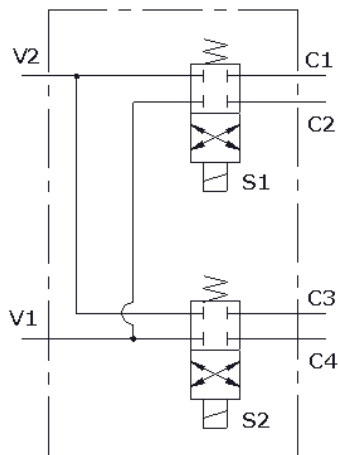

**2 Bank Electric Selector Valve**

9014A001

**PRODUCT DESCRIPTION**

This valve allows you to operate two functions from a single set of hydraulic outlets. The valve selects function and allows main directional valve to control actuator.

Typical applications include agriculture, construction, and forestry markets.

Also known as a "Doubler" or "Multiplier" valve.

- Optional switch box p/n CU-233
- Other coil voltages and connection types available
- 9014A002 for 24 VDC version
- 9014A003 for diverter version. Can be used with SPST switch to power both coils at the same time.
- Contact sales for quick-coupling options

**Specifications**

<b>Block Material</b>	Aluminum
<b>Max Pressure</b>	3000 PSI
<b>Voltage</b>	12VDC
<b>Connection Type</b>	Dual Lead Wires
<b>Control Type</b>	On/Off
<b>Rated Flow</b>	6 GPM (12 MAX)
<b>Port Type</b>	SAE 08
<b>Mount Style</b>	Threaded Holes
<b>Mount Style</b>	Thru-Holes

**2 Bank Electric Selector Valve**

9014A001

SCHEMATIC  
9014A001

SCHEMATIC  
9014A003

CONNECTS TO  
TRACTOR VALVE  
REMOTE OUTLETS

FORCE America Valve Division • [valvesales@forceamerica.com](mailto:valvesales@forceamerica.com) • 1-844-825-8399