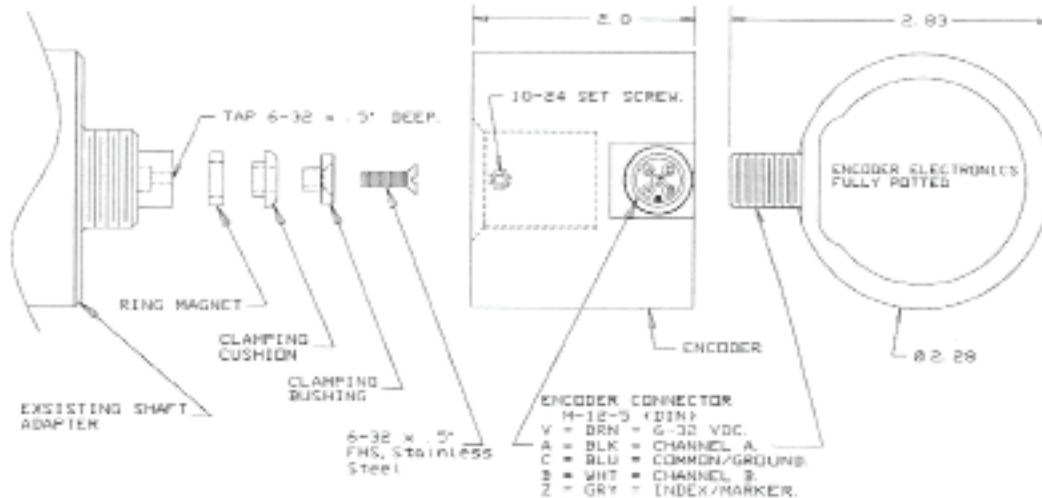

F E A T U R E S

Rugged, heavy-duty shaft encoder for spreader auger and conveyor shafts. Sealed to IP 68 and built to withstand harsh environments.

**Corrosion-proof nylon housing**

- Proven to resist salt corrosion

**Hall-effect technology-no moving parts**

- Long-life connection to coupler and auger shaft

**128-Pulse/revolution sensor, no need for multipliers**

**IP68 rated connector and cordset**

- Seals out water and contaminants

**Higher pulse/revolution**

- Offers increased spreader control stability for slow-turning conveyors or large diameter augers

**Low-profile body**

- Proven to resist salt corrosion

**Connector Pin Out:**

- Pin.....Function
- 1.....Voc
- 2.....Signal B
- 3.....Ground
- 4.....Signal A
- 5.....N/C

Mating Connectors sold separately.

**Environmental:**

- Operation and Storage Temp.....-40°C to +80°C
- Humidity.....100%
- Shock.....50G's, 11m Sec Duration
- Vibration.....5-20DD Hz @ 20G's
- Shaft Loading.....100 lbs Axial & Radial
- Sealing.....Unit Sealed Against  
Oil, Cutting Fluids & Water
- Enclosure Ratings.....IP68 when connected