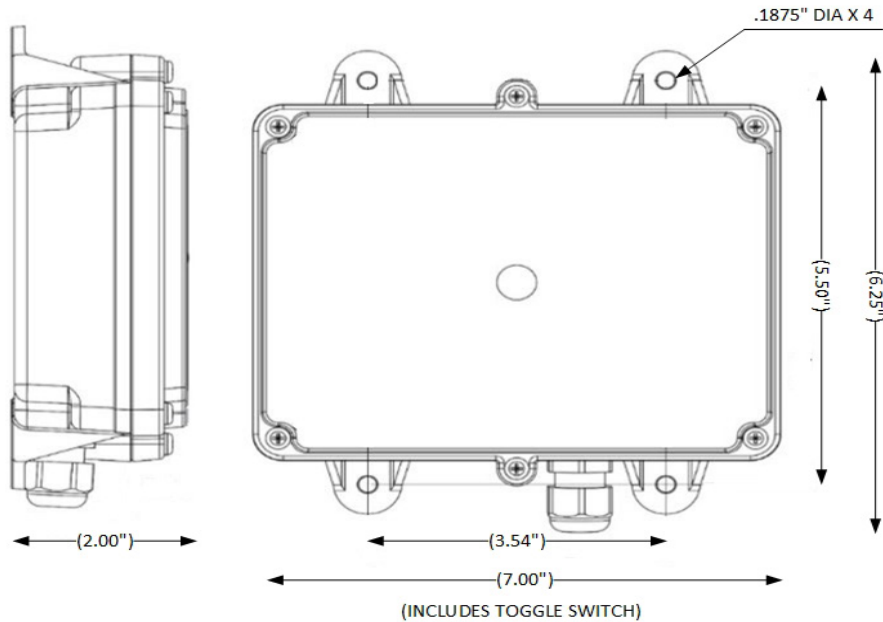

Receiver Dimensions

Engine Throttle Setting Switch

Wireless System On/Off Switch

Technical Specifications

Transmitter	3" H x 2" W x 1" D
	2- AAA Batteries Included
Receiver	6.25" H x 7" W x 2" D
Engine Harness	10'
AUX Harness	10'
	12 VDC - GND