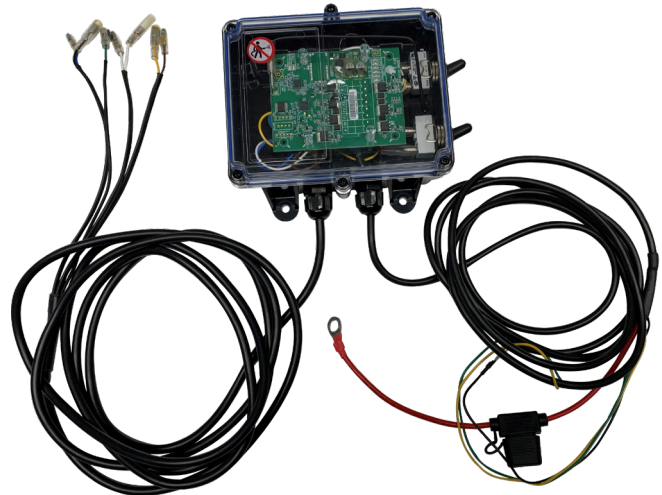

F E A T U R E S

A wireless solution for Honda IGX Series commercial engines. Our transmitter, receiver and harness package offer complete control from a distance up to 150ft. Typical applications include pressure washers, portable hydraulic power units and other professional heavy-duty mobile applications.

- Plug in wireless control
- Range up to 150 feet
- Turns engine “on” same as the key switch
- Starts engine at a lower RPM
- No need to choke the engine
- Push button to throttle up to a pre-set or governed RPM
- Push button to throttle back down to the lower RPM
- Shuts engine “off” same as the key switch
- Still use the factory supplied key switch
- Optional Outputs available for auxiliary functions
- Note: 700/800 engines require software RPM settings from dealer

Transmitter

Receiver

Engine Harness

AUX Harness

IGX 700/800*

IGX 390*

**IGX 700/800 & IGX 390 engines sold separately*

Control Overview

Receiver Dimensions

Engine Throttle Setting Switch

Wireless System On/Off Switch

Technical Specifications

Transmitter	3" H x 2" W x 1" D
	2- AAA Batteries Included
Receiver	6.25" H x 7" W x 2" D
Engine Harness	10'
AUX Harness	10'
	12 VDC - GND