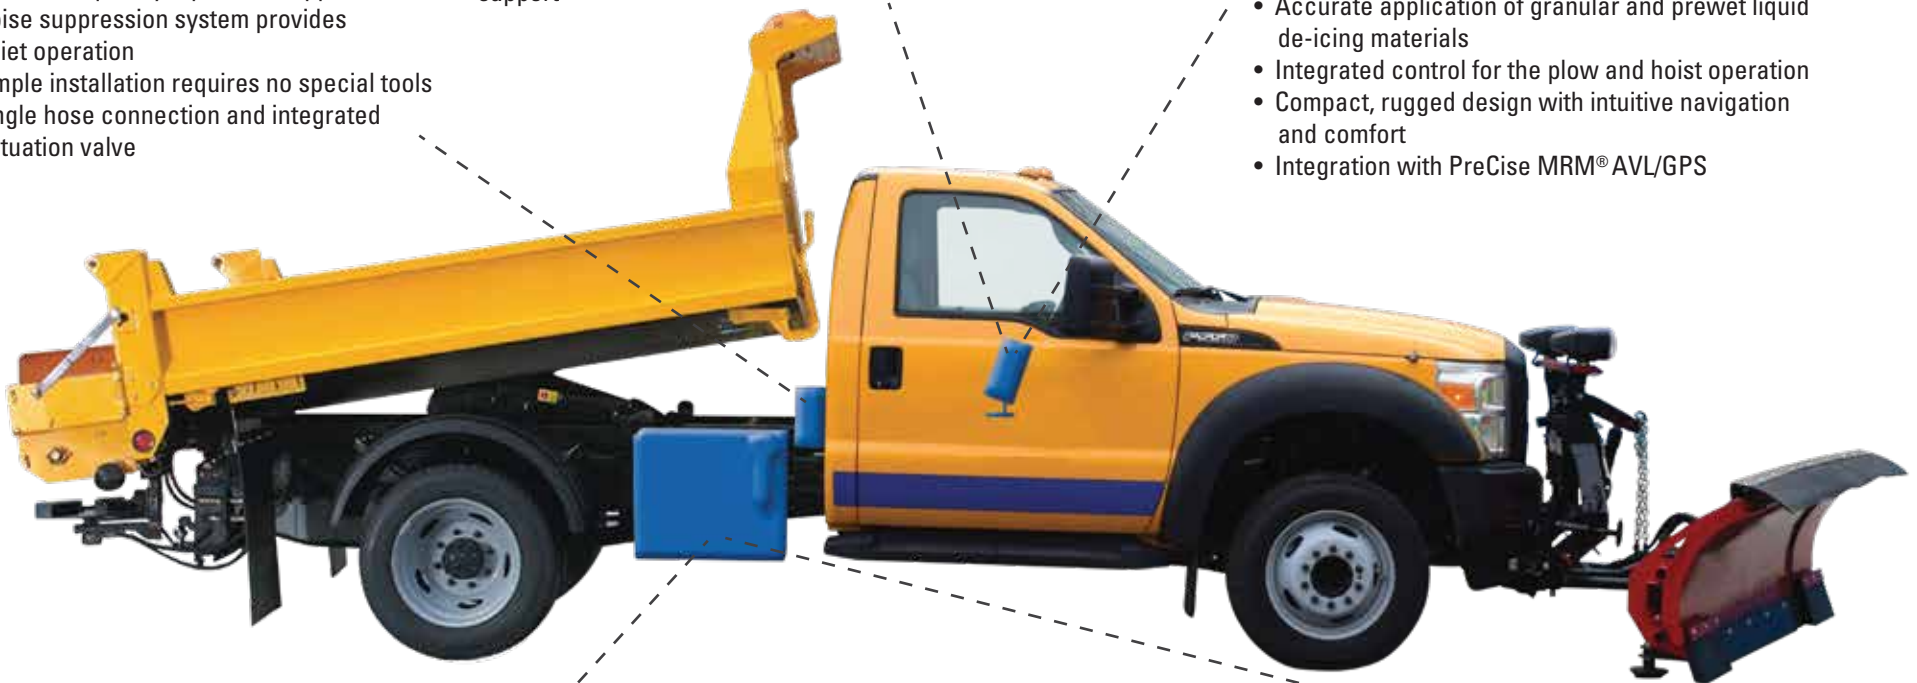

FORCE America **ONE**™

Your All-in-One, One-Ton Solution

FULLY-INTEGRATED • EASY INSTALLATION • NO CALIBRATION

Introducing FORCE America ONE™

ONE is a turnkey, fully-integrated, one-ton package for commercial plow and spreader applications. Designed and manufactured by FORCE® America, it offers easy installation and no calibration. Its automatic electronic limiting allows for improved flow sharing capabilities when multiple functions are operated simultaneously. No more spreader or plow stall while operating at low speeds. The ONE is a simple, powerful solution that is perfect for the one-ton trucks in your fleet.

Chelsea Power Take Off: single hose connection offers simple installation with benefits of a quiet, yet powerful application

- Noise suppression system provides quiet operation
- Simple installation requires no special tools
- Single hose connection and integrated actuation valve

5150ex Joystick: easy-to-use joystick offers a comfortable operation for plow and hoist control

- Fully adjustable mounting options
- Easily added/removed for seasonal use
- Automatically detected in system, no calibration needed
- Stainless steel mounting plate for added support

5100ex Controller: fully-integrated controller offers enormous functionality within a compact, modern design

- Manual, open and closed loop controller modes
- Accurate application of granular and prewet liquid de-icing materials
- Integrated control for the plow and hoist operation
- Compact, rugged design with intuitive navigation and comfort
- Integration with PreCise MRM® AVL/GPS