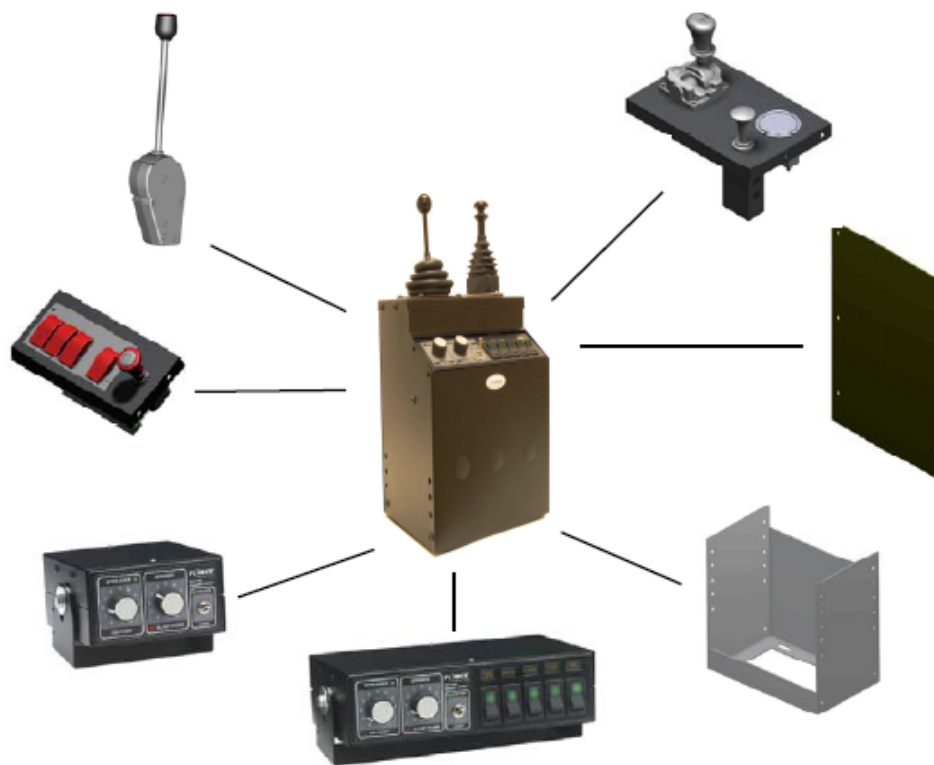

F E A T U R E S

InControl is a modular in cab, heavy duty, truck system that is perfect for a wide variety of truck and machine control applications.

- Modular design allows you to easily create a “custom” control package that meets your needs.
- Large variety of tower sizes ensure a good fit in most applications.
- Includes push-pull cable controls, pneumatic air controls, hydraulic remote controls and electric accessory controls.
- Choose from a large selection of cover plates or we can make a custom cover to accept your current control type.
- Adjustable base height option for operator safety and comfort.

Control Towers:

- 3, 5 & 7 Cable Sticks Wide - A size for most applications
- Fixed & Adjustable Bases - 14" to 20" tall for operator comfort
- Top Stick Bay & Front Stick Bays - Variety of configurations
- Top & Front Bay Component Mounting Plates – Unlimited range of control types and combinations
- Removable Rear Cover – Allows inside access for ease of installation and service

Control Options:

- Hoist/PTO Controls: Cable, air and electric operation
- Hydraulic Valves: Cable, air, hydraulic pilot and electric operation
- Truck Tag Axle: Manual or electric operated pneumatic operation
- Hoist Tailgate: Cable, air and electric control
- Spreader: Manual or electric control of hydraulic valves
- Tarp: Electric, hydraulic or air
- Proportional electric controls
- Wireless control
- Accessory electric high power distribution

Applications:

- | | |
|-------------------------|--------------------------|
| Dump Trucks | Side Dump Systems |
| Hook Lift Trucks | Belly Dump Systems |
| Spreader-Plow Trucks | OEM Control Applications |
| Waste Collection Trucks | Machine Controls |
| Sewer Router Trucks | Remote Controls |