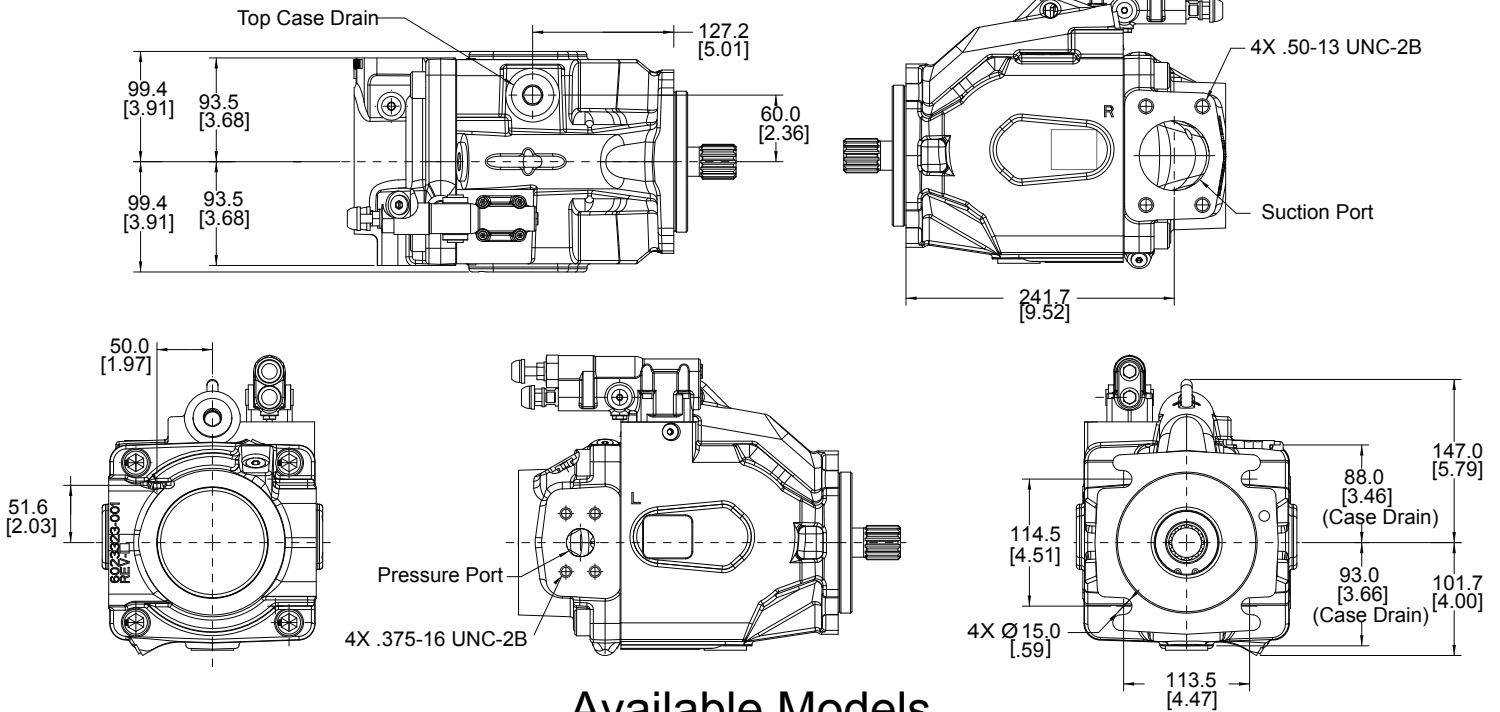

RH Rotation

Available Models

622AK00024A	5.98 CID, C-4 BOLT, CW ROT, 1-1/4" KEYED, 2-1/2 X 1 SF S.P (4000 PSI)
622AK00048A	5.98 CID, C-4 BOLT, CCW ROT, 1-1/4" KEYED, 2-1/2 X 1 SF S.P (4000 PSI)
622AK00111A	5.98 CID, C-4 BOLT, CCW ROT, 1-1/4" KEYED, 2-1/2 X 1 SF S.P (2300 PSI)

Available From:

501 East Cliff Road
Burnsville, MN 55337
1-888-99FORCE
www.forceamerica.com

© 2010 FORCE America, Inc.
Part Number: FA926

Service Centers and Sales

Bismarck, ND	800-624-7568	Fort Dodge, IA	800-362-2994
Charlotte, NC	800-788-8598	Kansas City, MO	800-383-4724
Chicago, IL	800-433-5765	Milwaukee, WI	800-722-5844
Columbus, OH	888-449-0356	Minneapolis, MN	800-328-2732
Dallas, TX	800-893-7225	Philadelphia, PA	800-492-6621
Denver, CO	888-833-7711	Salt Lake City, UT	877-230-0505