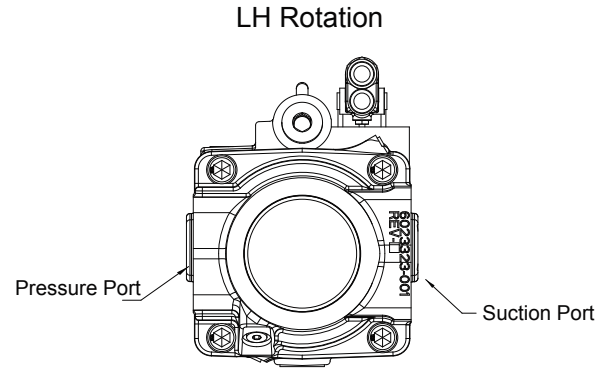

C-mount 4 Bolt / Side-ported