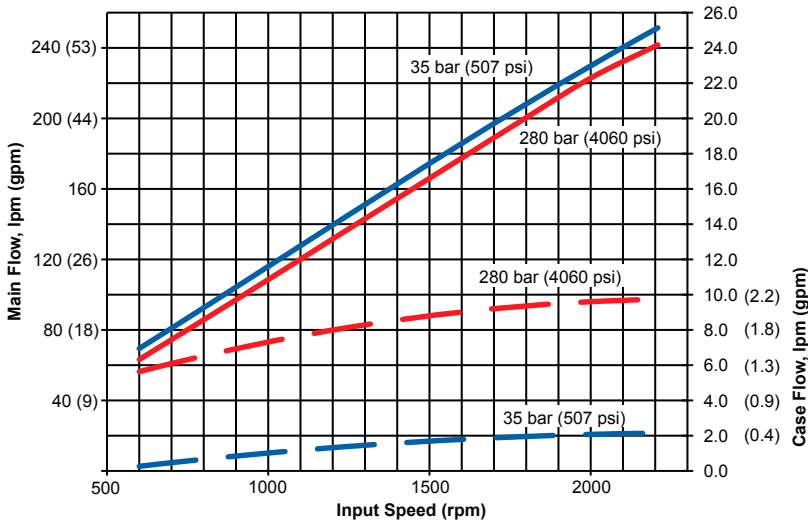

- Utilizing the latest developments in hydraulic pump technology, the 620 is specifically designed for high flow, high pressure applications.
- Available in 5.98 CID displacement, the 620 is rated for 55 GPM at 2,200 rpm and pressures up to 4000 PSI making it the ideal pump for an array of different mobile and stationary applications.
- At only 11.4 inches in length and capable of generating over 134 horsepower (100kW), the 620 provides more power in a smaller, compact package. As the shortest pump in it's class, the 620 is able to fit where other pumps cannot.

## Delivery and Case Flow Versus Speed @ 49°C (120°F)